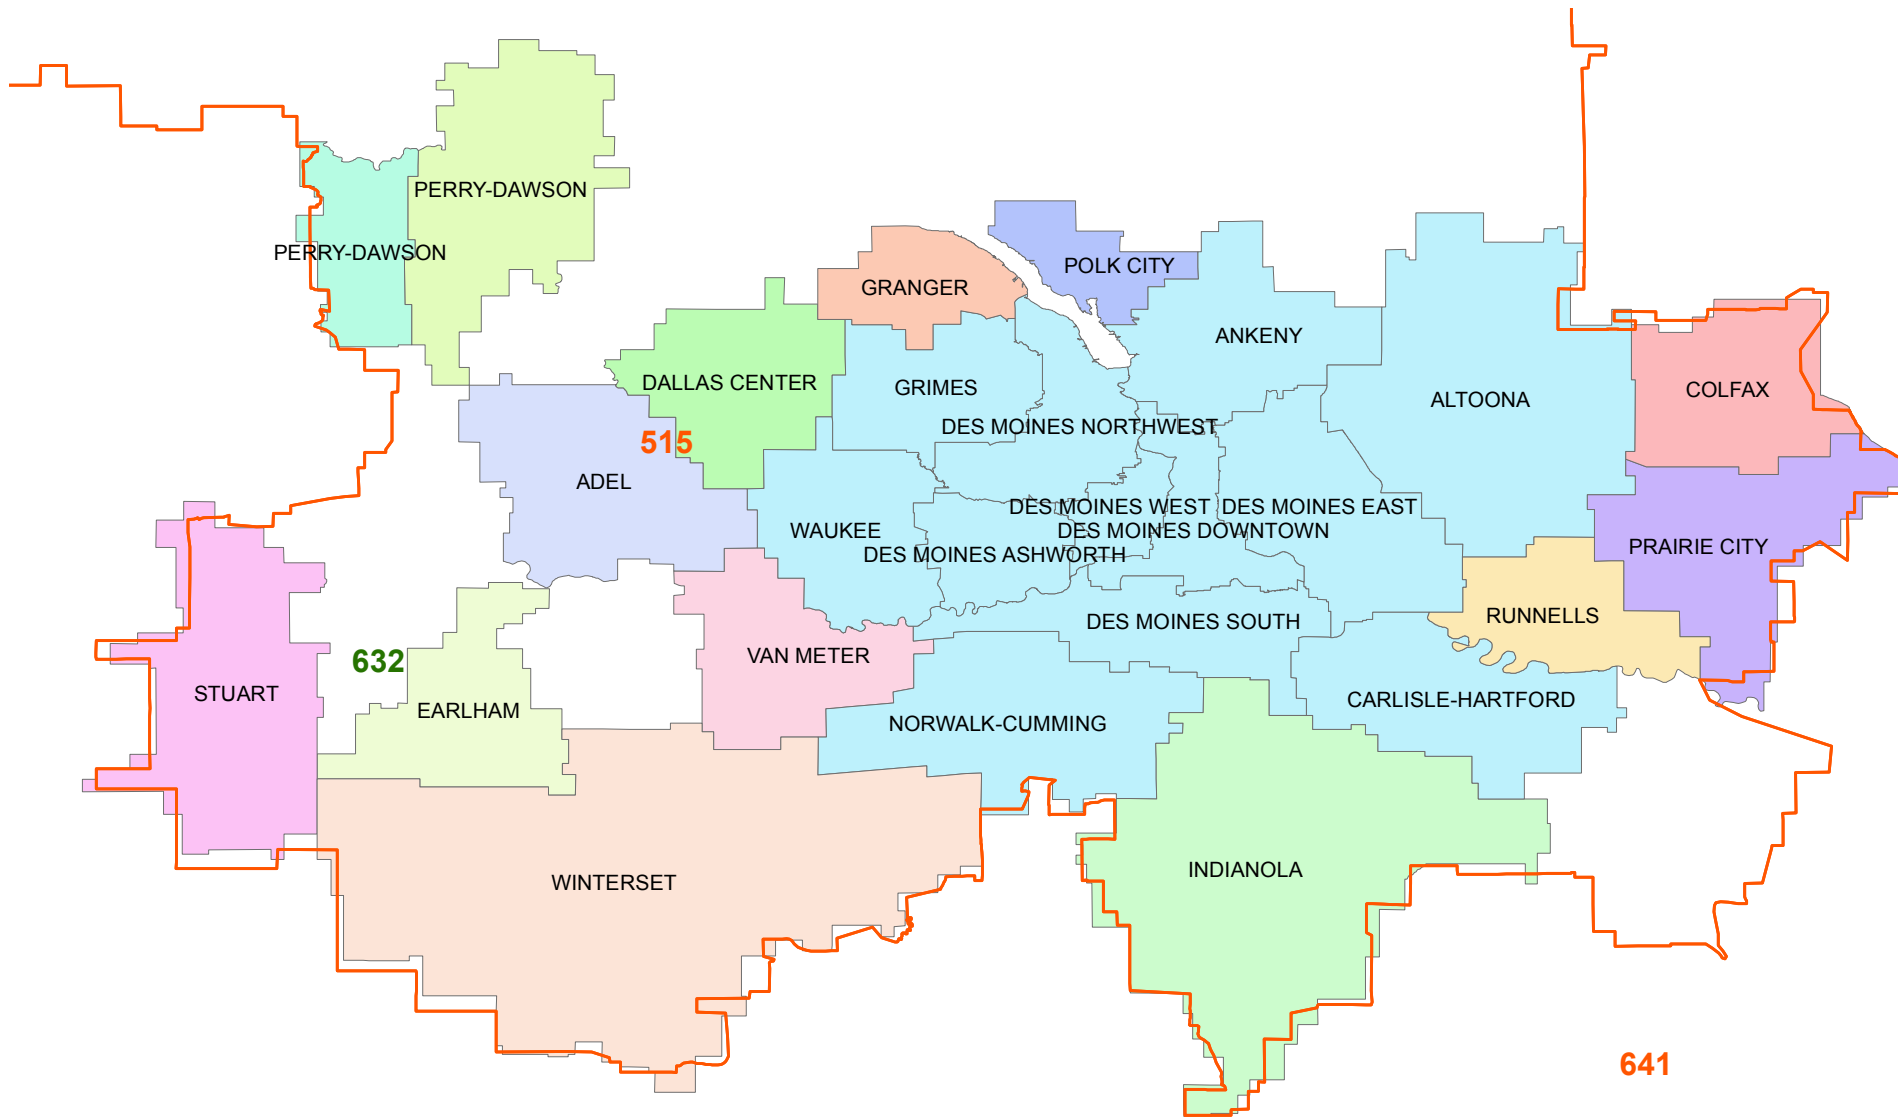

# Iowa - Des Moines

As of 3rd Qtr 2014

Area Code	COLFAX	EARLHAM	POLK CITY	VAN METER
LATA	DALLAS CTR	GRANGER	PRAIRIE CY	WINTERSET
<b>Rate Center</b>	DAWSON	INDIANOLA	RUNNELLS	
	ADEL	PERRY	STUART	
	DES MOINES			

Produced By: James Kawamura

Portions of the map data are ©2006-2014 TomTom and portions of the map data are ©2014 CenturyLink Corporation