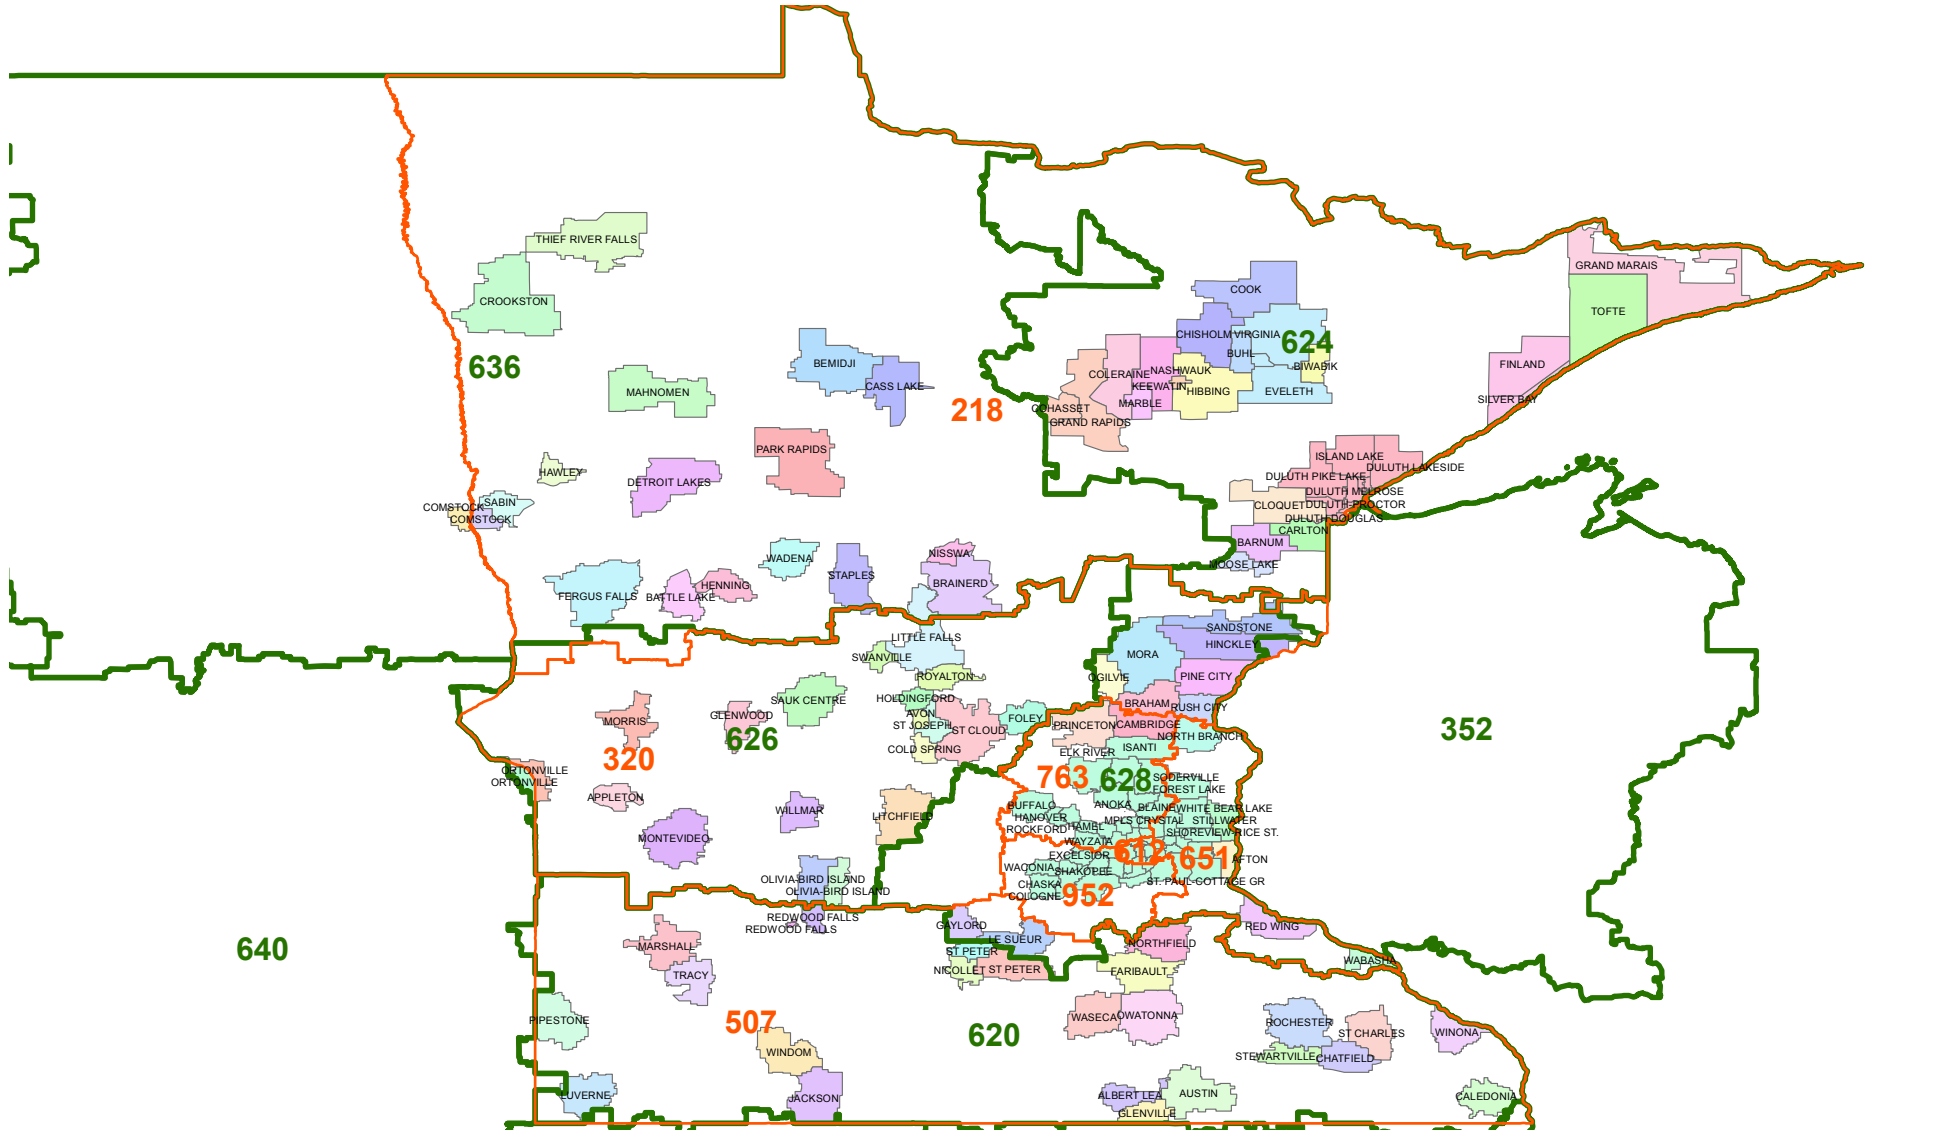

# Minnesota

As of 1st Qtr 2013

Area Code	BARNUM	BRAINERD	CHATFIELD	CROOKSTON	GLENVILLE	HICKSON	LITTLE FLS	MOOSE LAKE	NISSWA	PARKRAPIDS	ROYALTON	ST CLOUD	SWANVILLE	WADENA
LATA	BATTLELAKE	BUHL	CHISHOLM	DETROITLKS	GLENWOOD	HINCKLEY	LUVERNE	MORA	NORTH BRCH	PINE CITY	RUSH CITY	ST JOSEPH	THIFRIVFLS	WASECA
<b>Rate Centers</b>	BEMIDJI	CALEDONIA	CLOQUET	DULUTH	GRAND RPDS	HOLDINGFD	MAHNOMEN	MORRIS	NORTHFIELD	PIPESTONE	SABIN	ST PETER	TOFTE	WILLMAR
ALBERT LEA	BIGSTONECY	CAMBRIDGE	COLDSPRING	FARIBAULT	GRANDMRAIS	JACKSON	MARBLE	MORTON	OGILVIE	PRINCETON	SANDSTONE	STAPLES	TRACY	WINDOM
APPLETON	BIRDISLAND	CARLTON	COLERAINE	FERGUS FLS	HAWLEY	KEEWATIN	MARSHALL	NASHWAUK	OLIVIA	RED WING	SAUKCENTRE	STCROIXBCH	TWINCITIES	WINONA
AUSTIN	BIWABIK	CASS LAKE	COMSTOCK	FOLEY	HENNING	LE SUEUR	MONTDU LAC	NEW SWEDEN	ORTONVILLE	REDWOODFLS	SILVER BAY	STEWARTVL	VIRGINIA	
AVON	BRAHAM	CHASKA	COOK	GAYLORD	HIBBING	LITCHFIELD	MONTEVIDEO	NICOLLET	OWATONNA	ROCHESTER	ST CHARLES	STILLWATER	WABASHA	

Produced By: James Kawamura

Portions of the map data are ©2006-2013 TomTom and portions of the map data are ©2013 CenturyLink Corporation