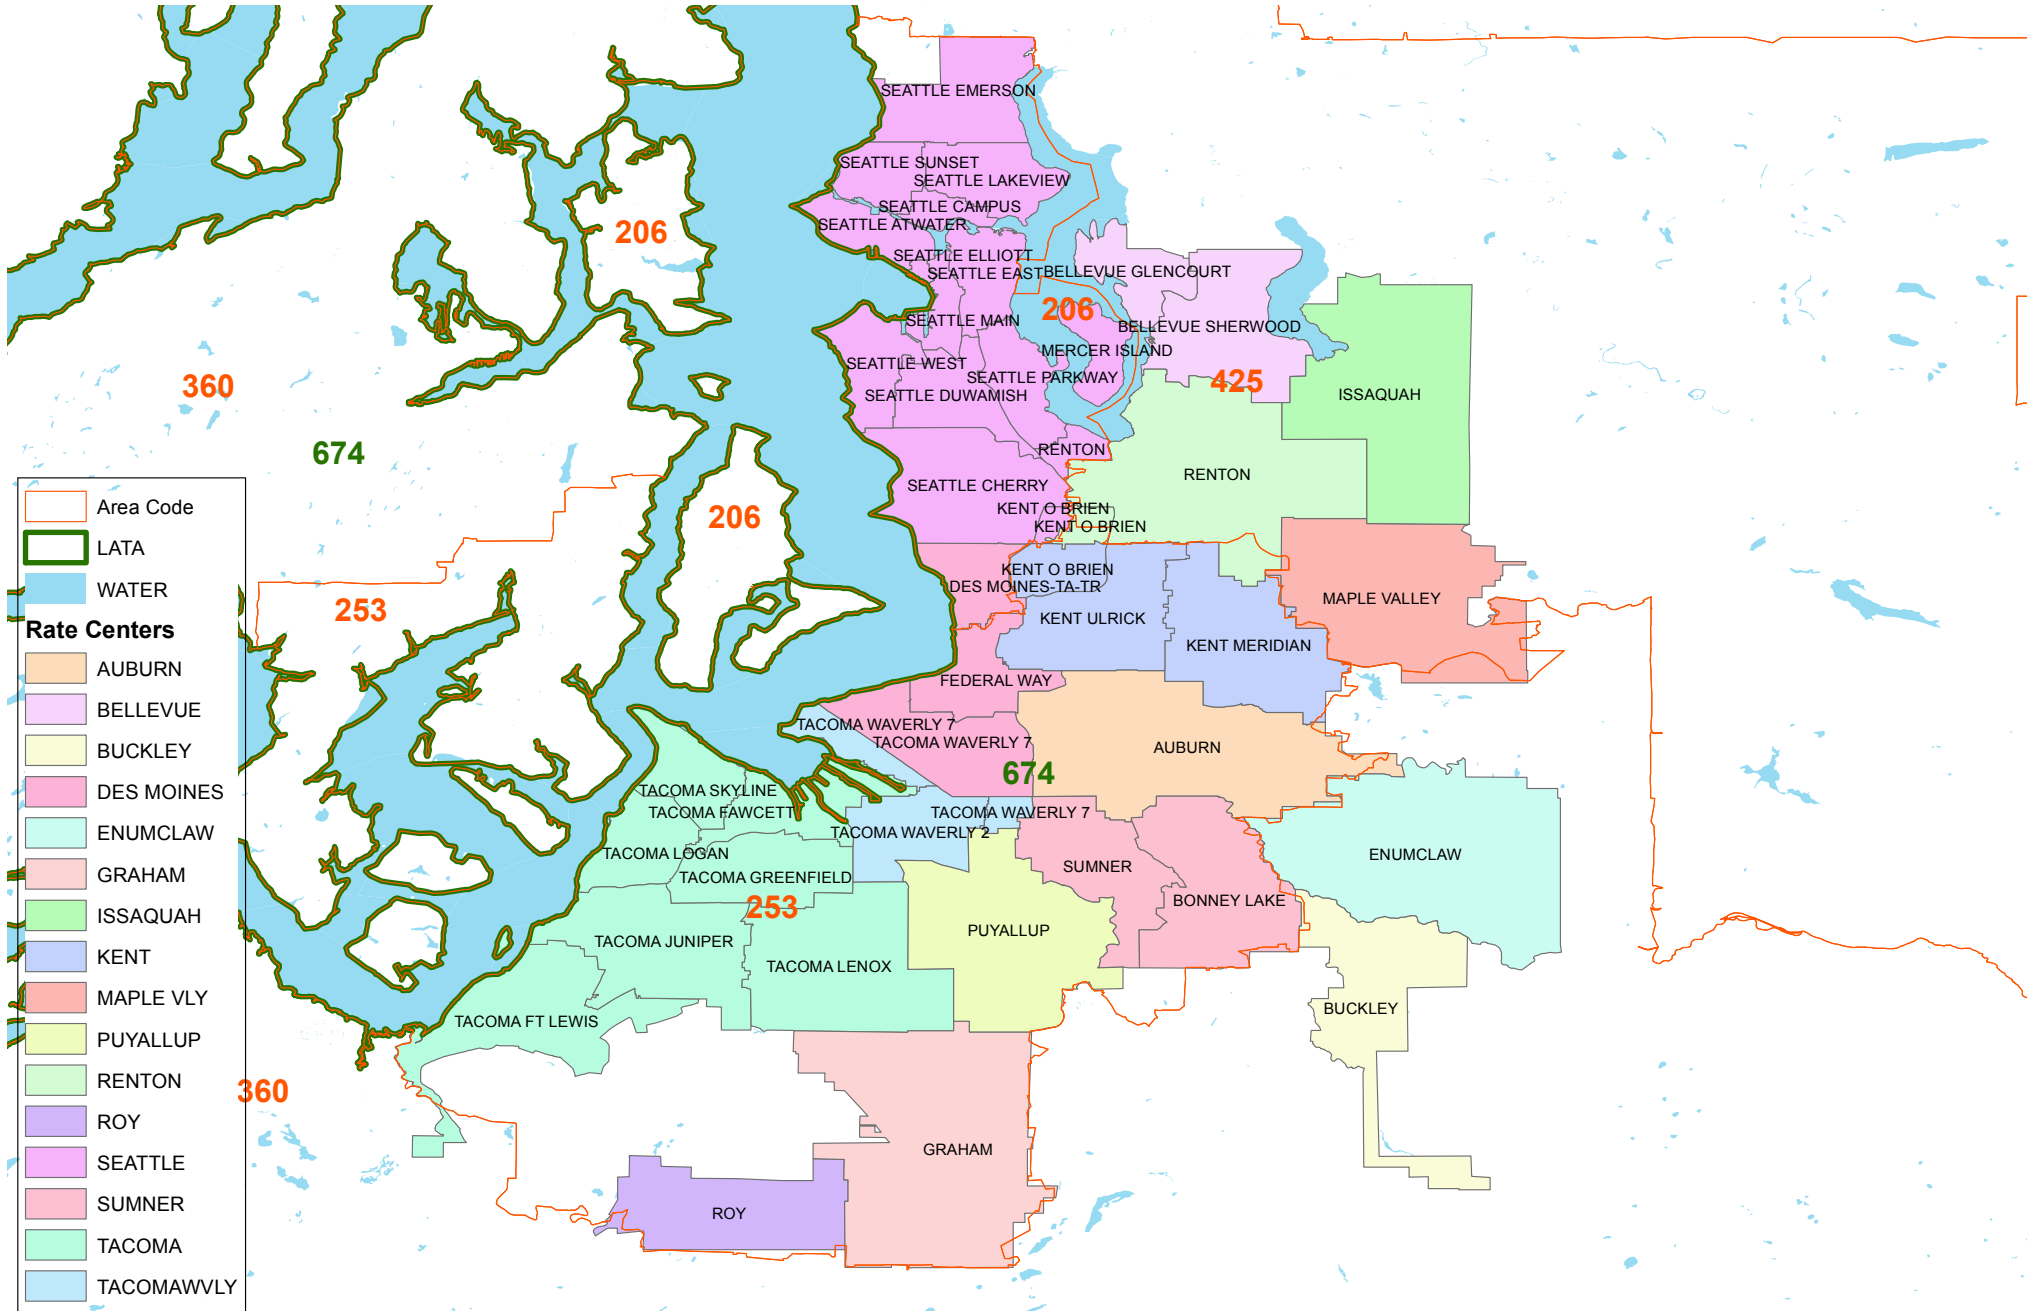

# Washington - Seattle/Tacoma

As of 1st Qtr 2013

Produced By: James Kawamura

Portions of the map data are ©2006-2013 TomTom and portions of the map data are ©2013 CenturyLink Corporation