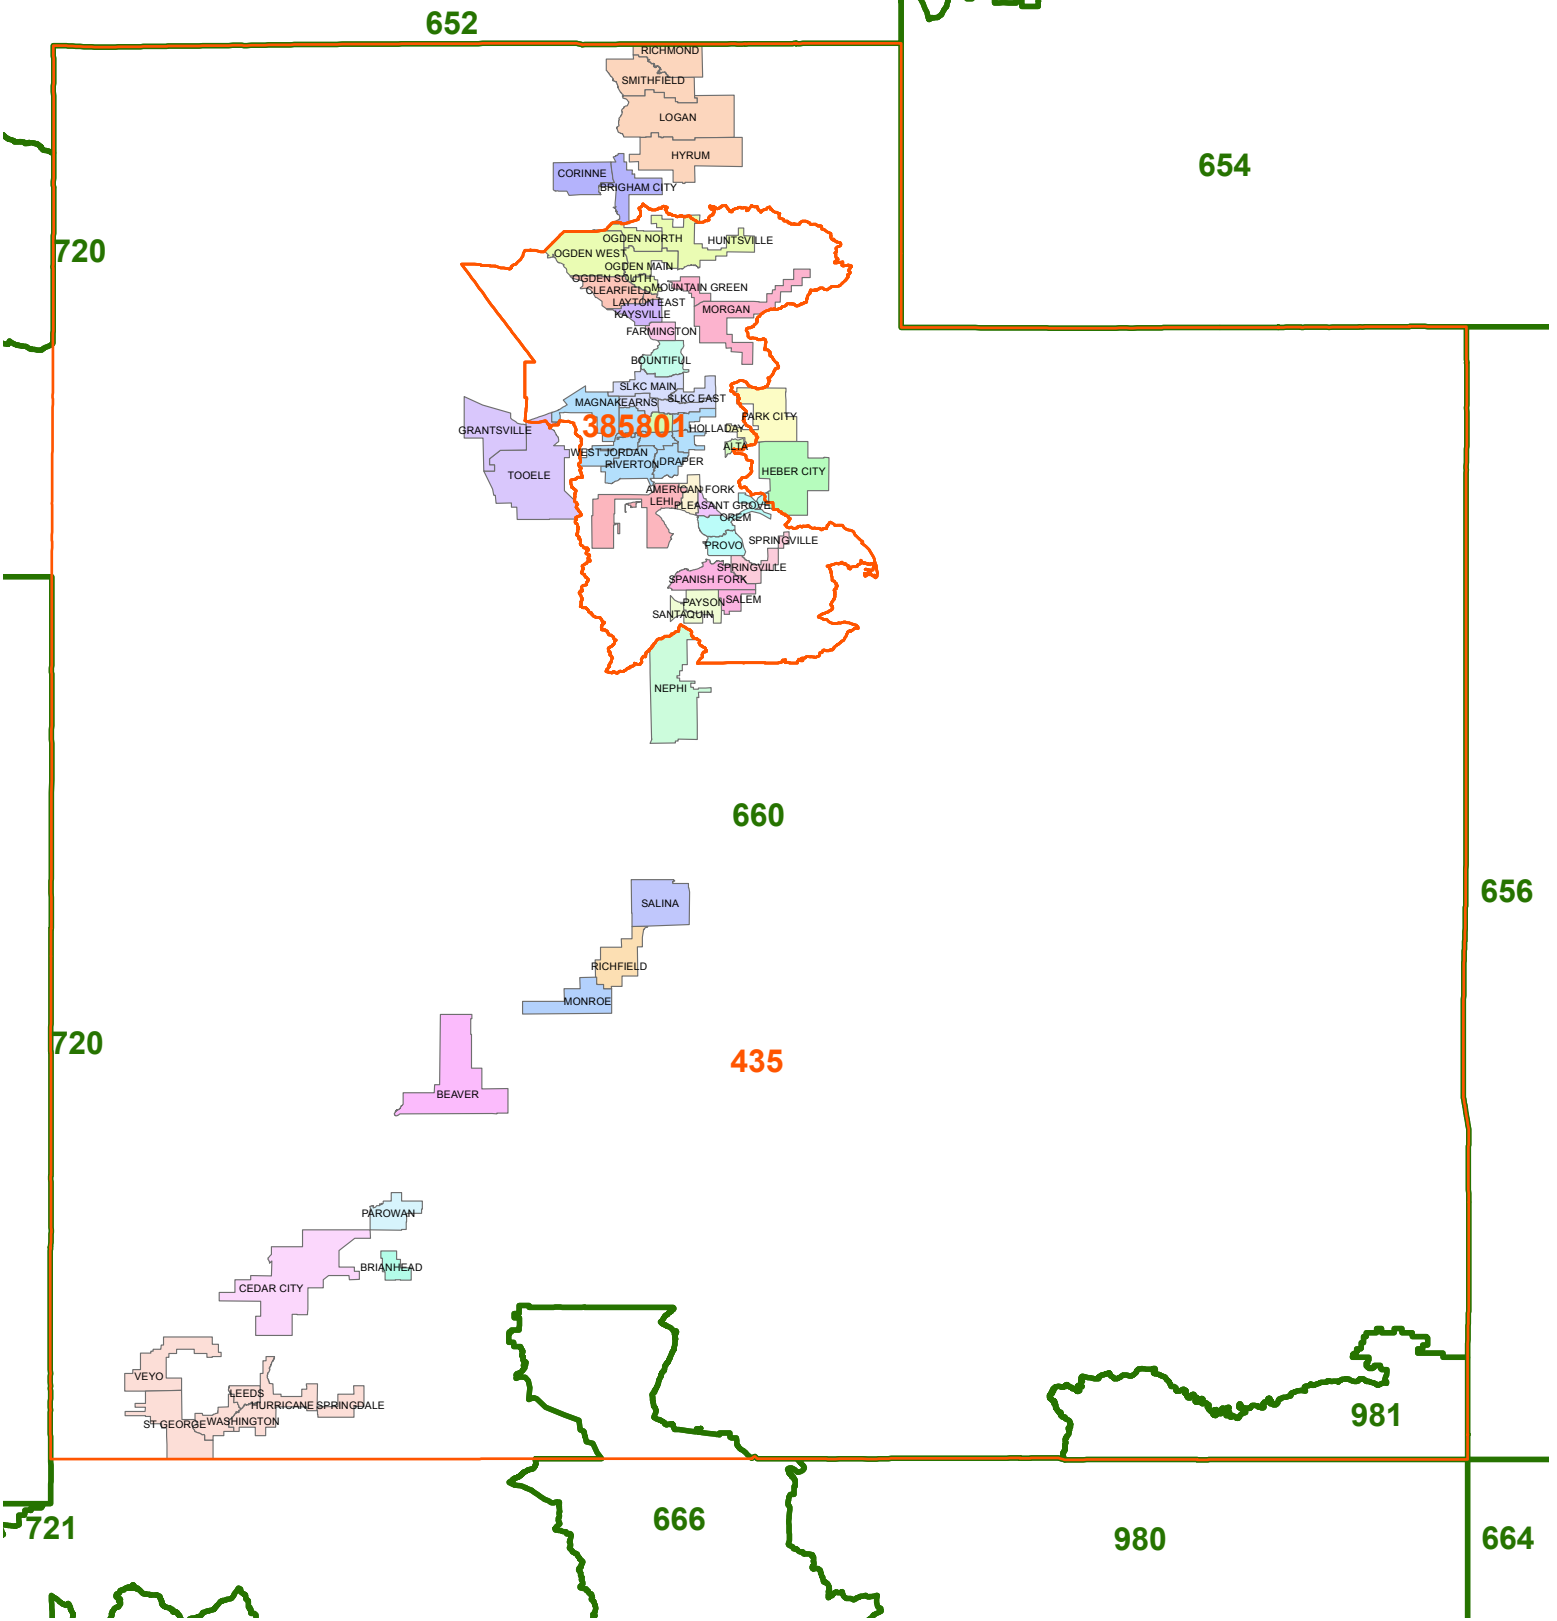

Utah

As of 1st Qtr 2013

Area Code	AMERCNFORK	BRIGHAM CY	HEBER CITY	MIDVALE	NEPHI	PAYSON	SALINA	ST GEORGE
LATA	BEAVER	CEDAR CITY	KAYSVILLE	MONROE	OGDEN	PLEASATGRV	SALT LAKE	TOOELE
Rate Centers	BOUNTIFUL	CLEARFIELD	LEHI	MORGAN	PARK CITY	PROVO	SPANIHFORK	
	ALTA	BRIAN HEAD	FARMINGTON	LOGAN	MURRAY	PAROWAN	RICHFIELD	SPRINGVL

Produced By: James Kawamura

Portions of the map data are ©2006-2013 TomTom and portions of the map data are ©2013 CenturyLink Corporation