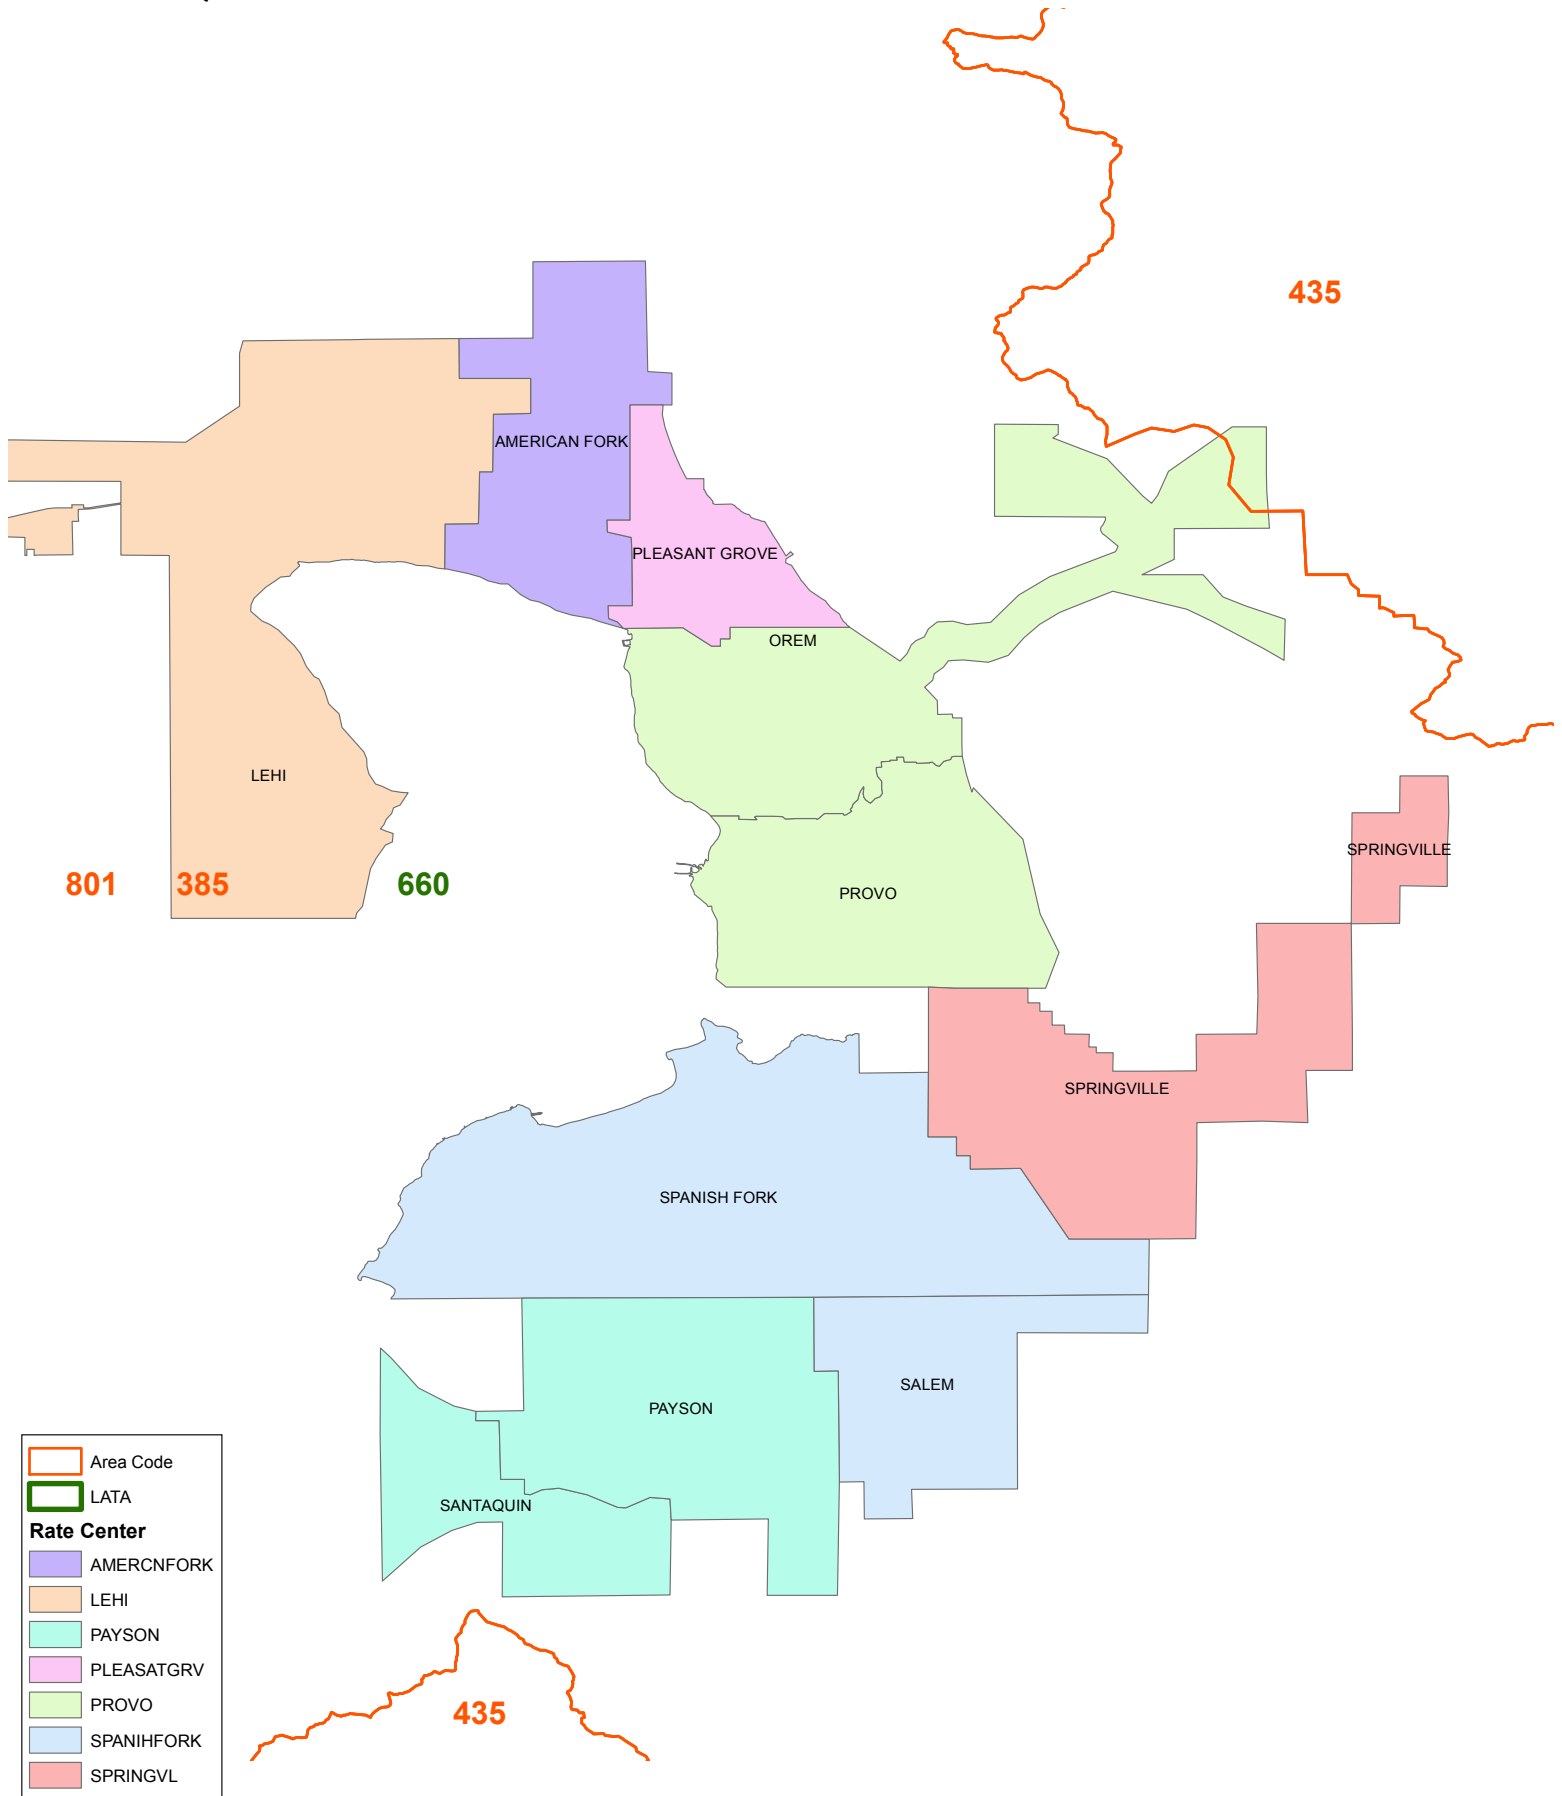

Utah - Provo

As of 1st Qtr 2013

 Area Code

 LATA

Rate Center

 AMERCNFORK

 LEHI

 PAYSON

 PLEASATGRV

 PROVO

 SPANIHFORK

 SPRINGVL