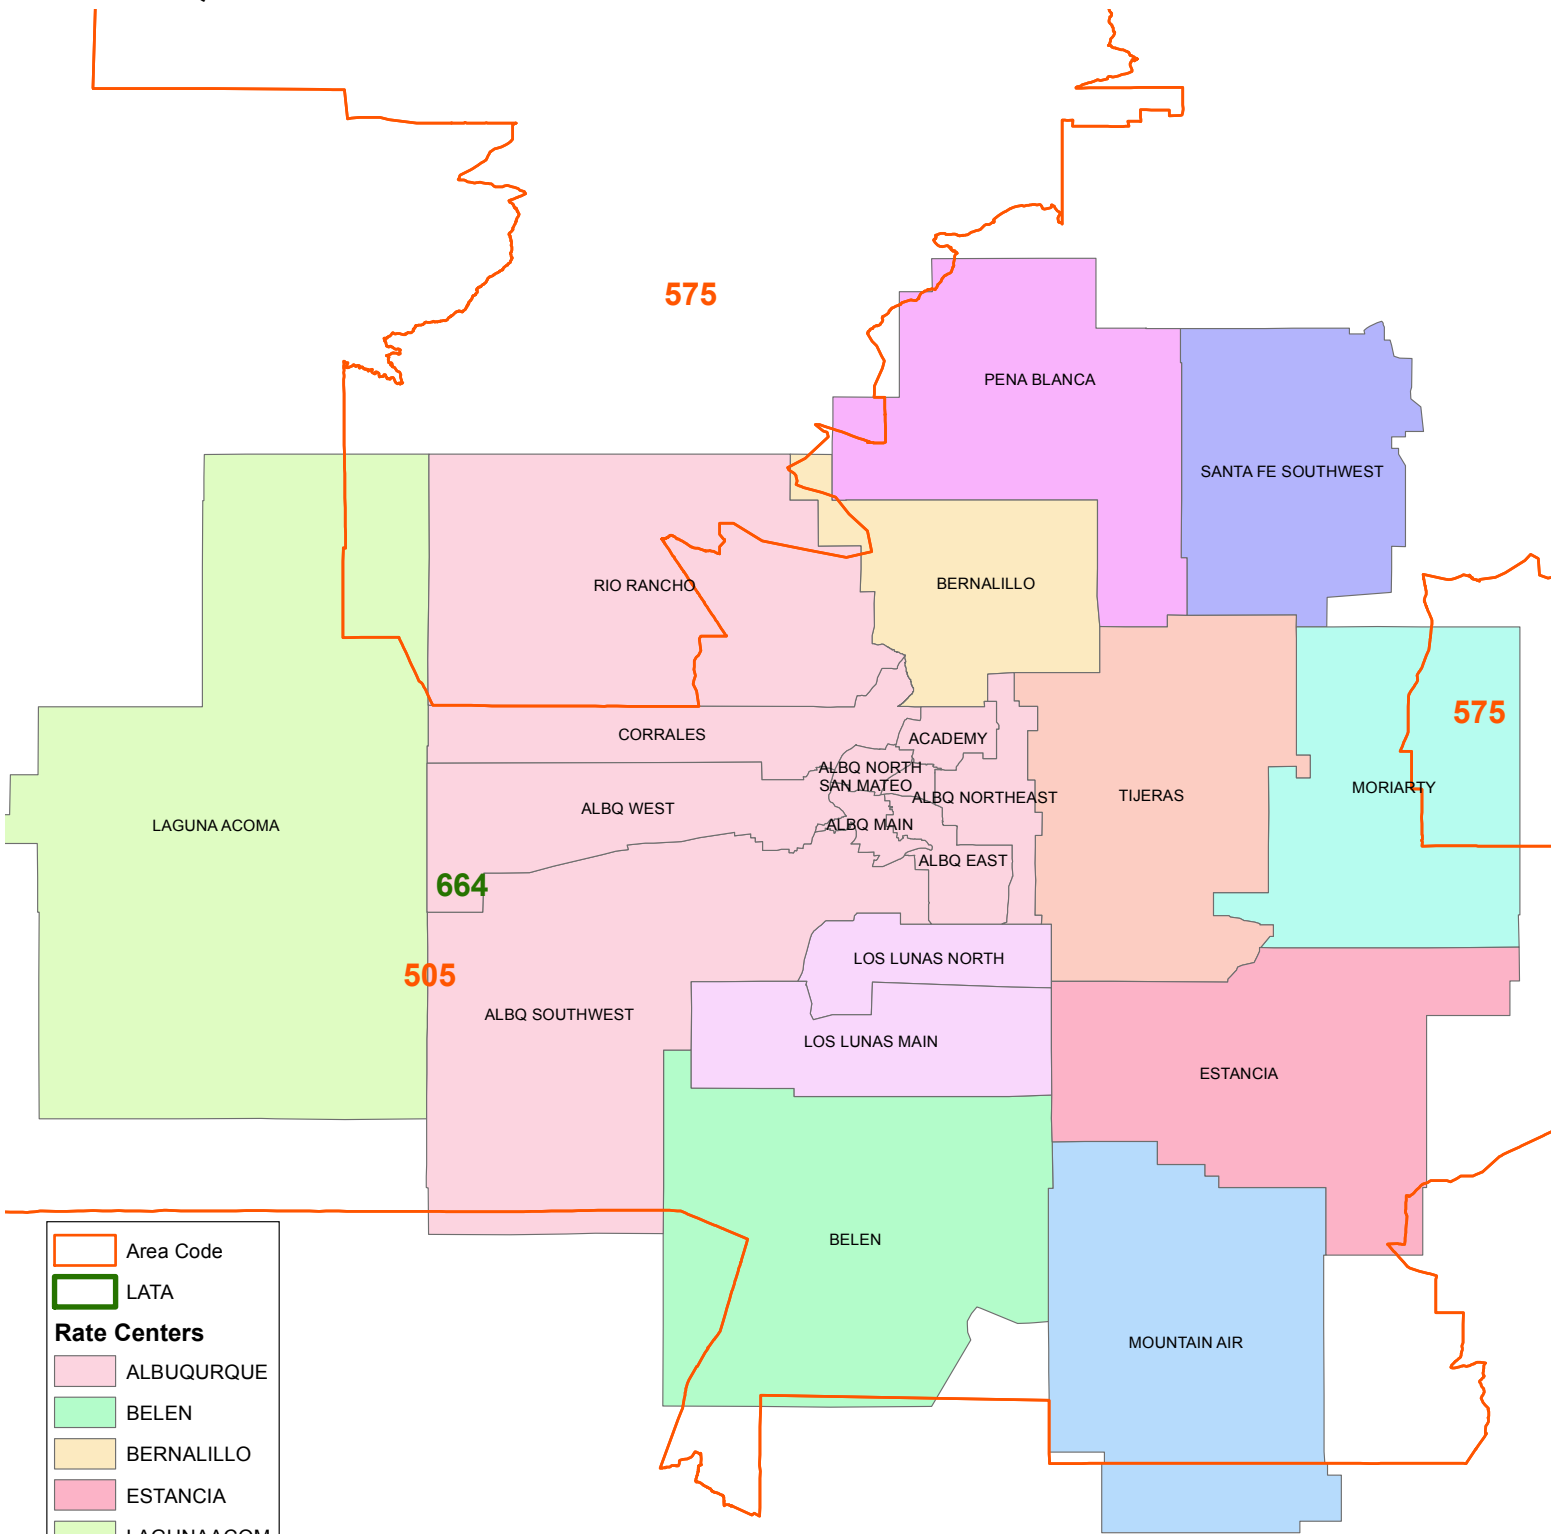

New Mexico - Albuquerque

As of 1st Qtr 2013

- Area Code
- LATA
- Rate Centers**
- ALBUQUERQUE
- BELEN
- BERNALILLO
- ESTANCIA
- LAGUNAACOM
- LOS LUNAS
- MORIARTY
- MOUNTAINAIR
- PENABLANCA
- SANTA FE
- TIJERAS

Produced By: James Kawamura

Portions of the map data are ©2006-2013 TomTom and portions of the map data are ©2013 CenturyLink Corporation