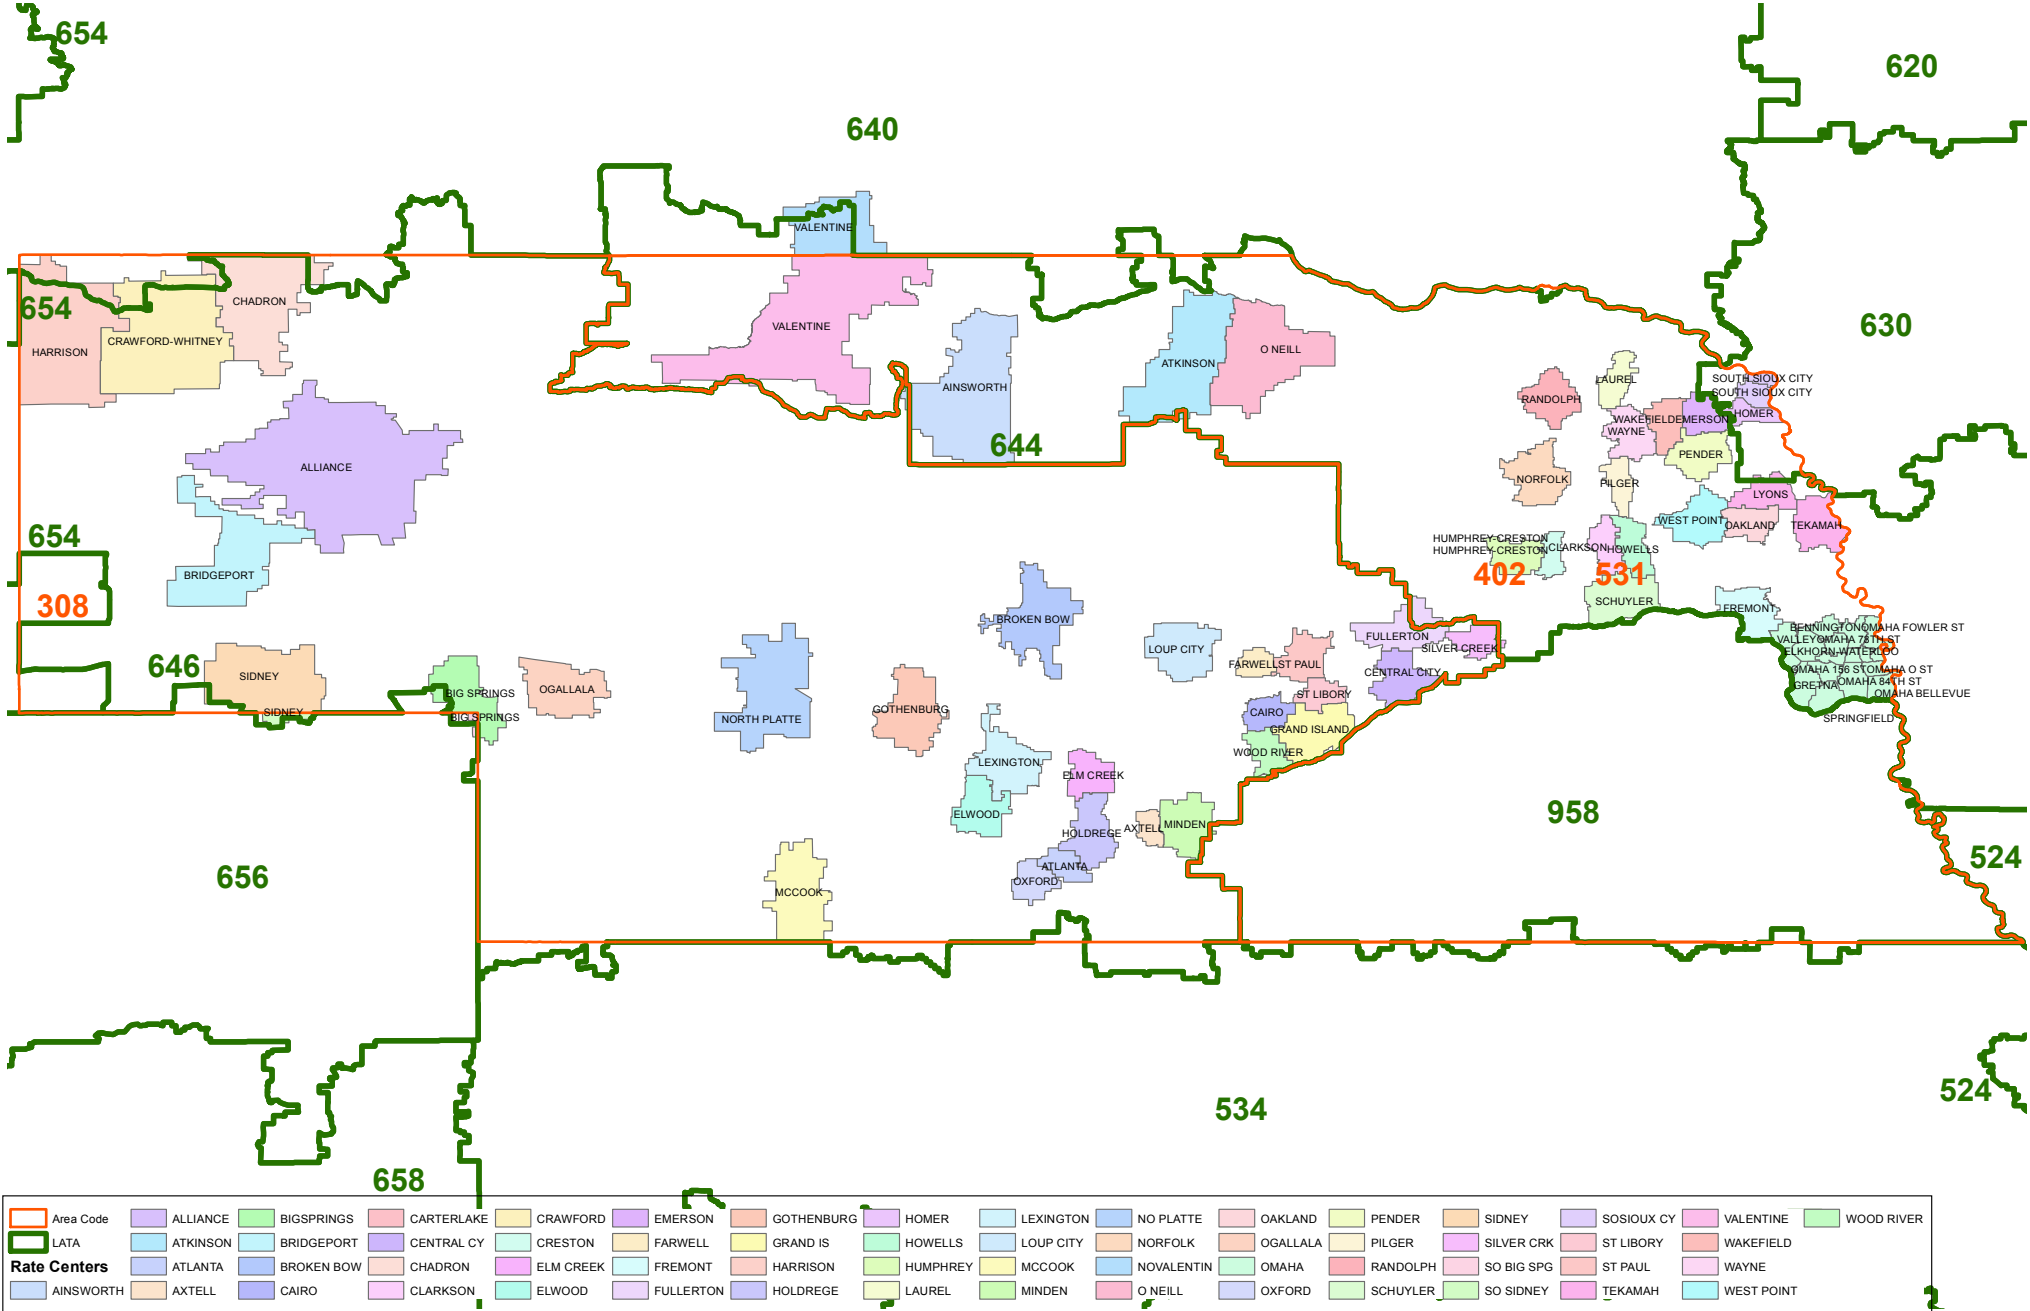

# Nebraska

As of 1st Qtr 2013

Produced By: James Kawamura

Portions of the map data are ©2006-2013 TomTom and portions of the map data are ©2013 CenturyLink Corporation