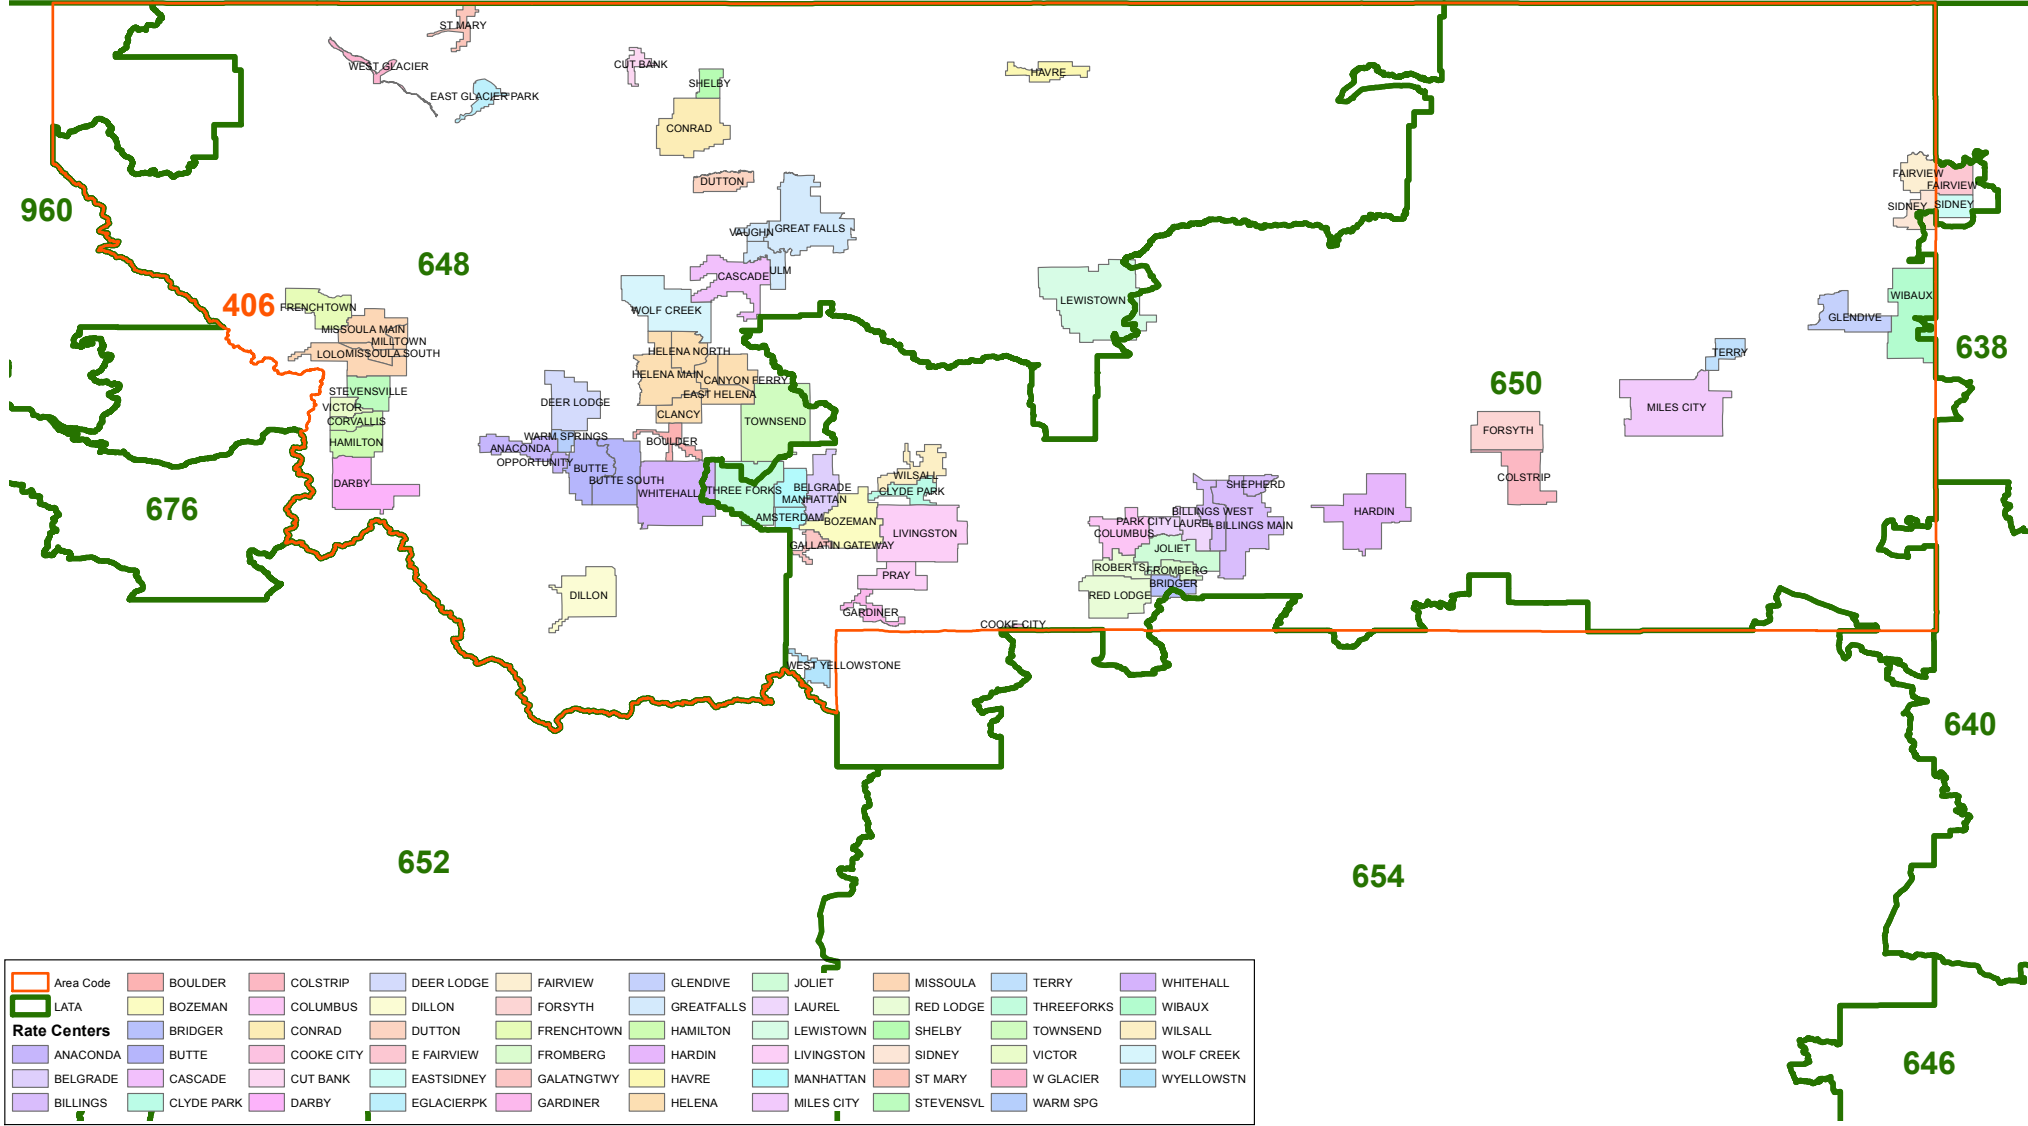

Montana

As of 1st Qtr 2013

Area Code	BOULDER	COLSTRIP	DEER LODGE	FAIRVIEW	GLENDIVE	JOLIET	MISSOULA	TERRY	WHITEHALL
LATA	BOZEMAN	COLUMBUS	DILLON	FORSYTH	GREAT FALLS	LAUREL	RED LODGE	THREE FORKS	WIBAUX
Rate Centers	BRIDGER	CONRAD	DUTTON	FRENCHTOWN	HAMILTON	LEWISTOWN	SHELBY	TOWNSEND	WILSON
	ANACONDA	BUTTE	COOKE CITY	E FAIRVIEW	FROMBERG	HARDIN	LIVINGSTON	SIDNEY	VICTOR
	BELGRADE	CASCADE	CUT BANK	EASTSIDNEY	GALATNGTWY	HAVRE	MANHATTAN	ST MARY	W GLACIER
	BILLINGS	CLYDE PARK	DARBYP	EGLACIERPK	GARDINER	HELENA	MILES CITY	STEVENSVL	WARM SPG

Produced By: James Kawamura

Portions of the map data are ©2006-2013 TomTom and portions of the map data are ©2013 CenturyLink Corporation