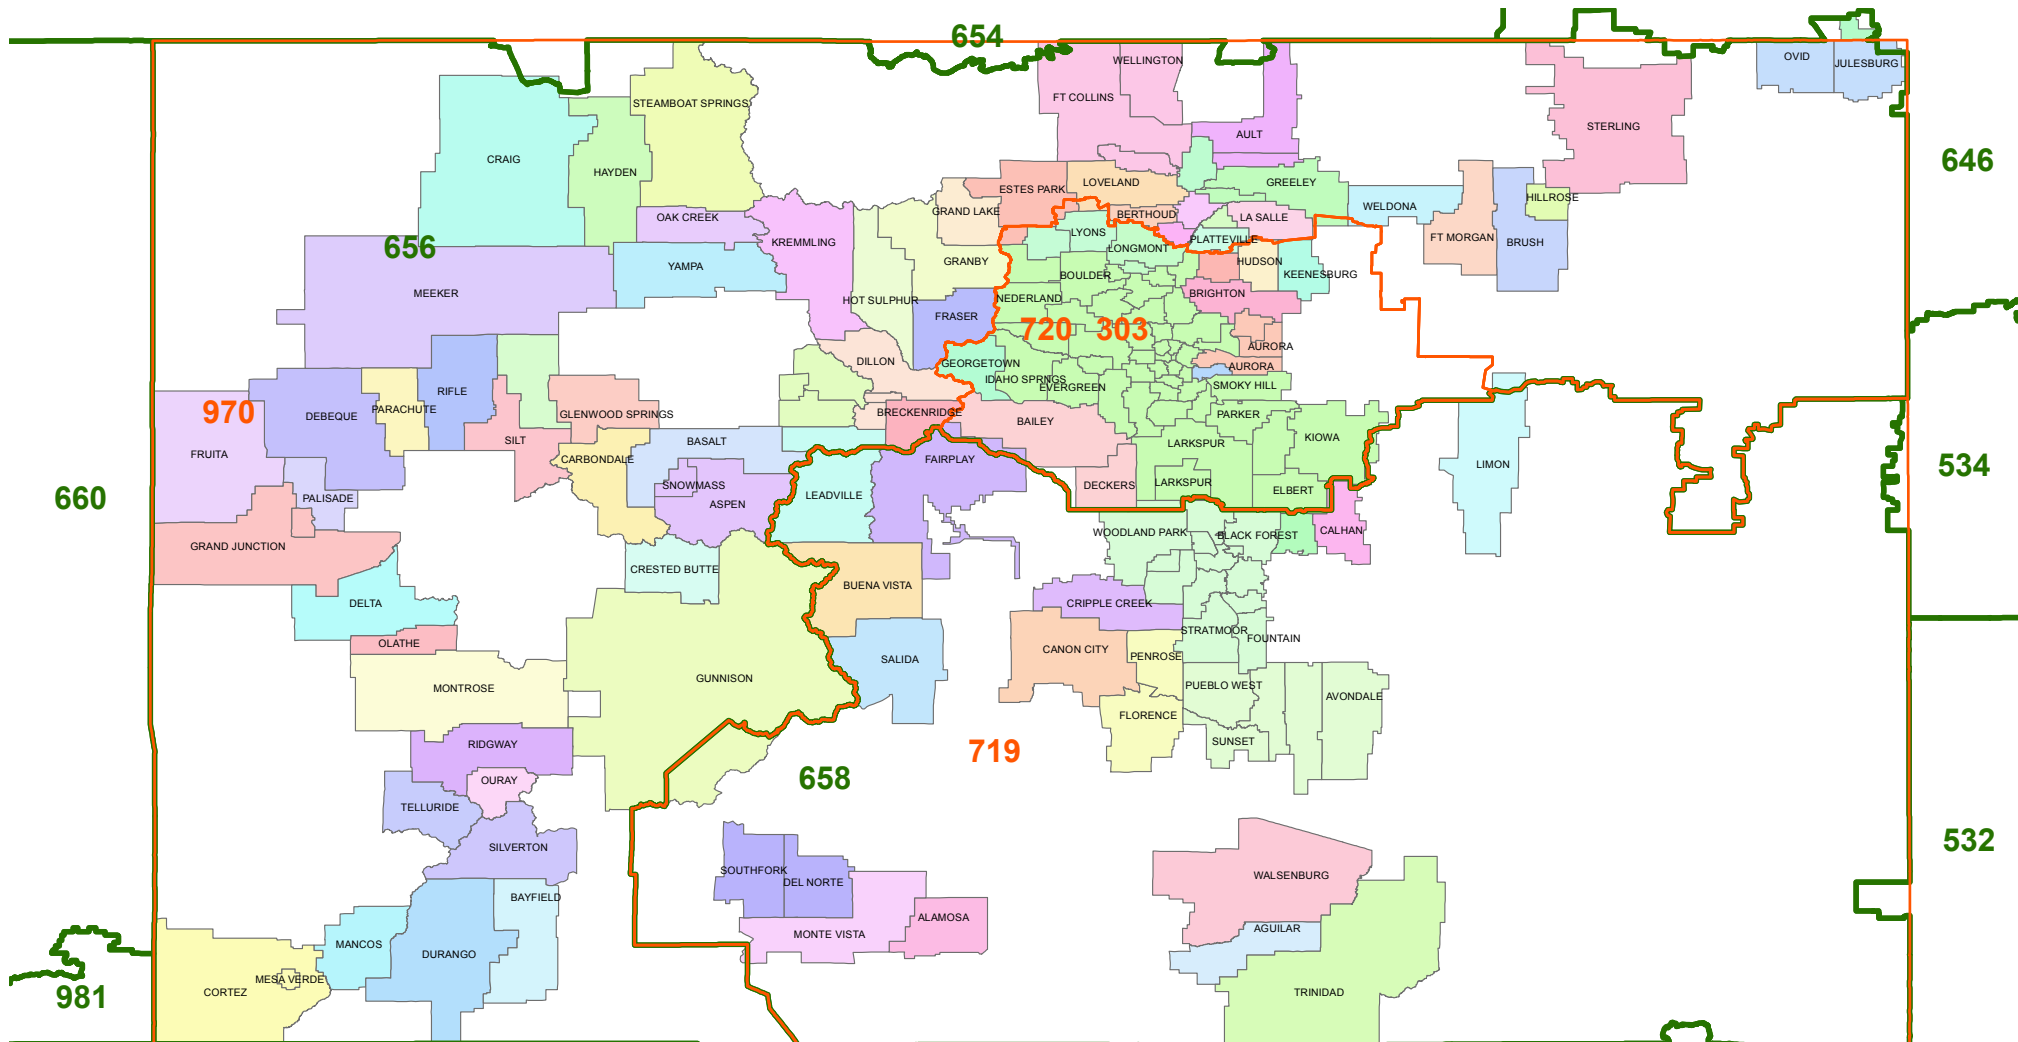

Colorado

As of 1st Qtr 2013

Area Code	BERTHOUD	CRAIG	DURANGO	GEORGETOWN	HTSLPHRSPG	LOVELAND	OURAY	SILVERTON
LATA	BRECKENRDG	CRESTEDBTE	EATON	GILCREST	HUDSON	MANCOS	PALISADE	STEAMBOSPG
Rate Centers	BRIGHTON	CRIPPLECRK	ESTES PARK	GLENWD SPG	JOHNSTMLKN	MEAD	PARACHUTE	STERLING
AGUILAR	BRUSH	DE BEQUE	FAIRPLAY	GRANBY	JULESBURG	MEEKER	PEYTON	TELLURIDE
ALAMOSA	BUENAVISTA	DECKERS	FLORENCE	GRAND JCT	KEENESBURG	MONTEVISTA	PLATTEVL	TRINIDAD
ALLNSPKLYN	CALHAN	DEL NORTE	FORTLUPTON	GRAND LAKE	KREMMLING	MONTROSE	PUEBLO	VAIL
ASPEN	CANON CITY	DELTA	FORTMORGAN	GREELEY	LA SALLE	NEW CASTLE	RIDGWAY	WALSENSBURG
AURORA	CARBONDALE	DENVER	FRASER	GUNNISON	LEADVILLE	NO JULESBG	RIFLE	WELDONA
BASALT	COLORDOSPG	DENVERSLVN	FRUITA	HAYDEN	LIMON	OAK CREEK	SALIDA	WINDSOR
BAYFIELD	CORTEZ	DILLON	FT COLLINS	HILLROSE	LONGMONT	OLATHE	SILT	YAMPA

Produced By: James Kawamura

Portions of the map data are ©2006-2013 TomTom and portions of the map data are ©2013 CenturyLink Corporation