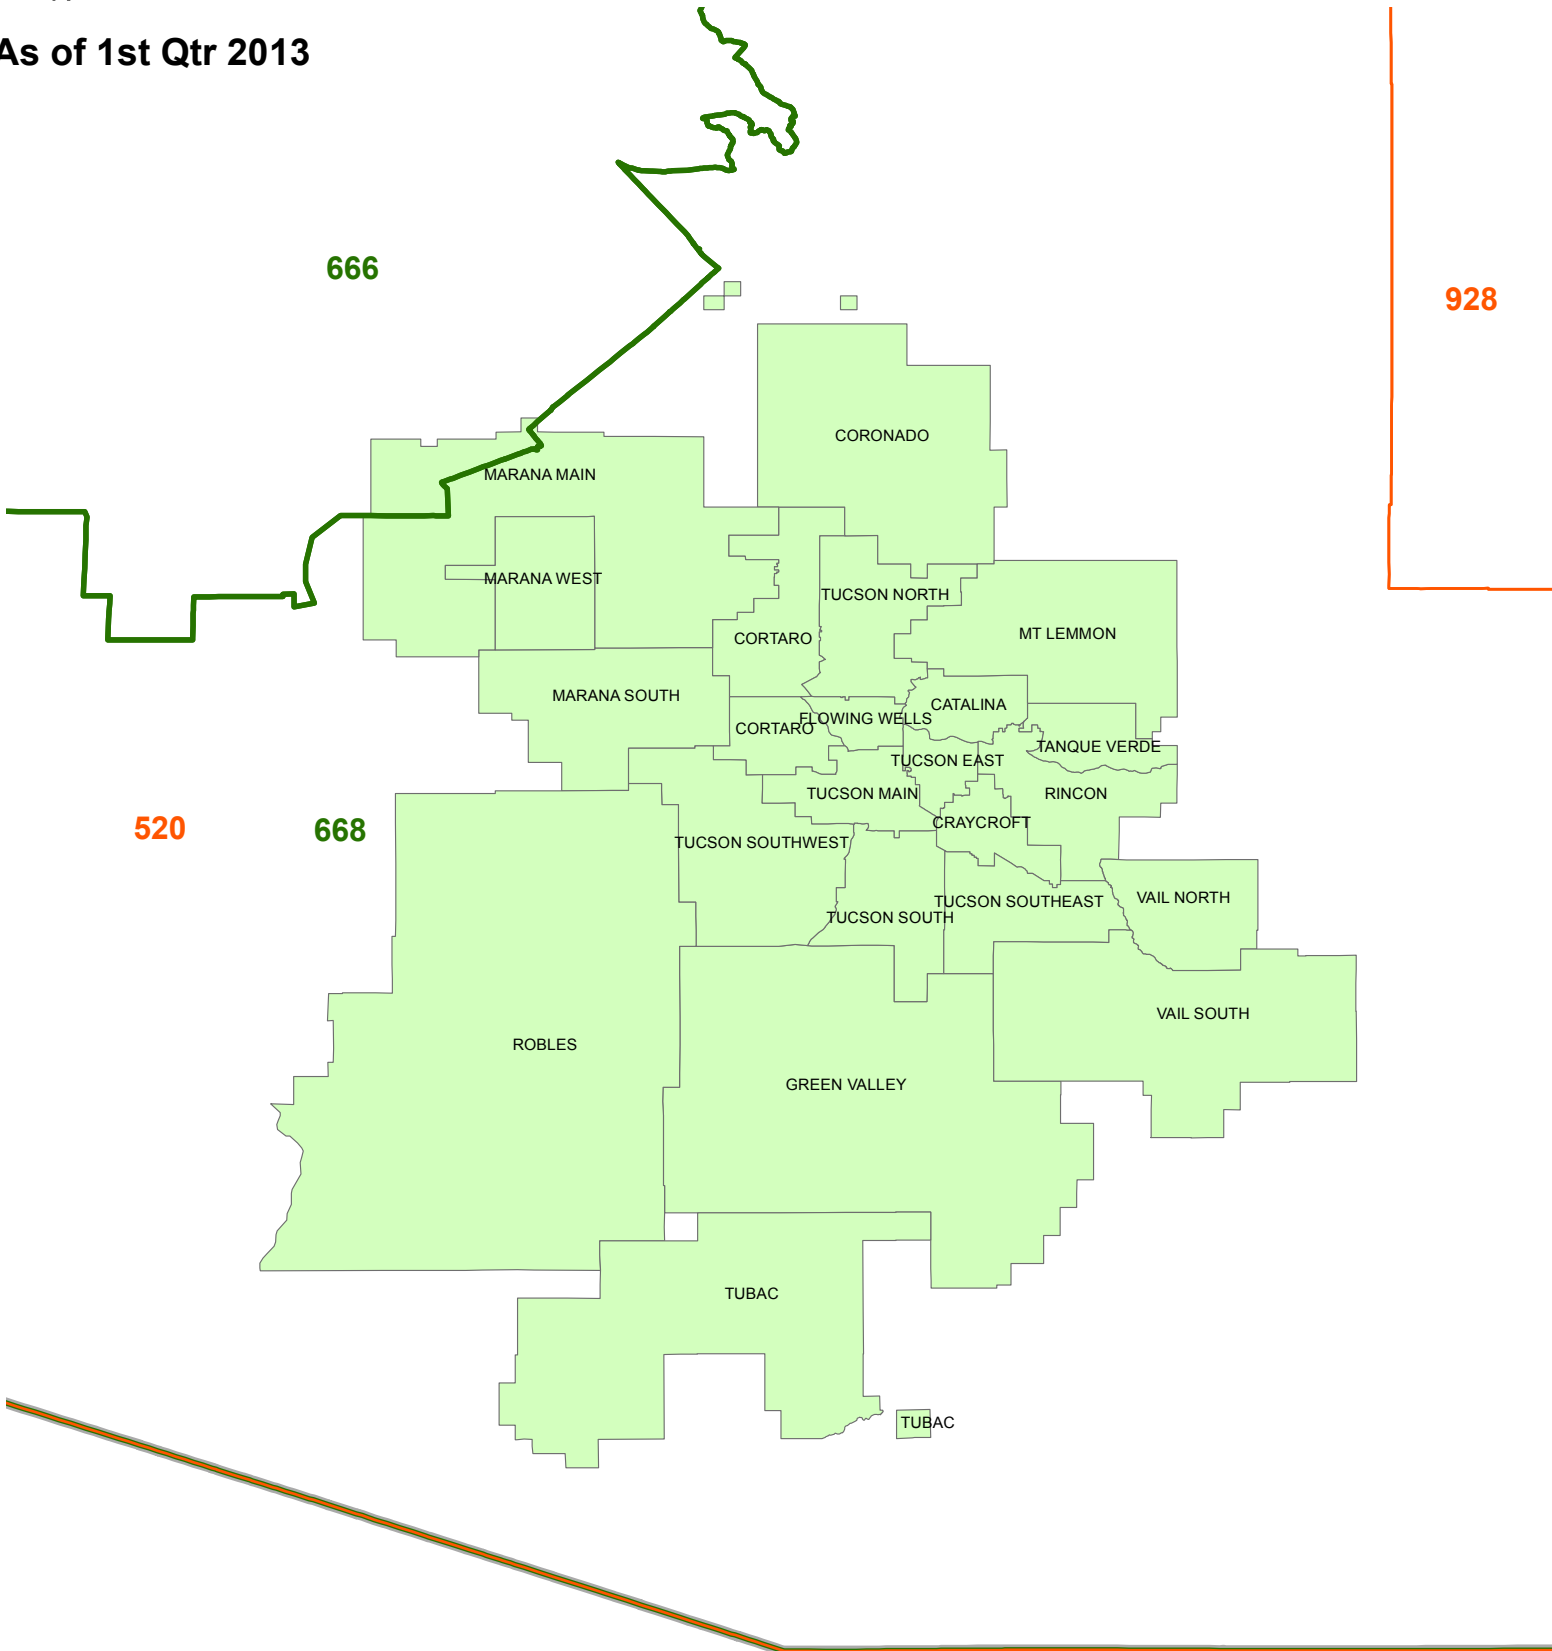

Arizona - Tucson

As of 1st Qtr 2013

Legend

- Area Code
- LATA
- Rate Center**
- TUCSON